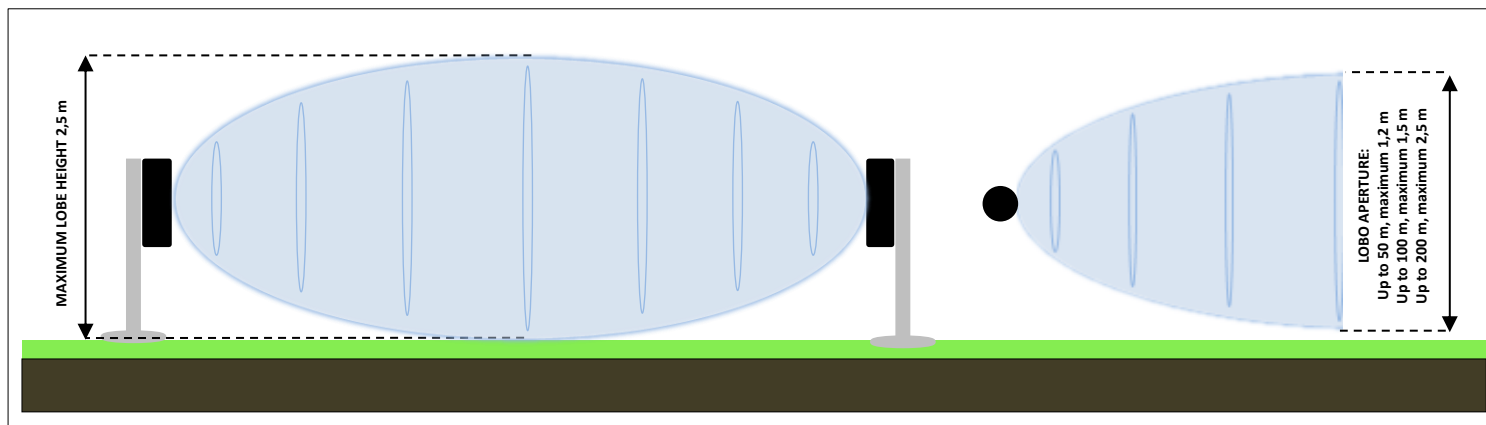

TECHNICAL FEATURES

Outdoor range	Max.: 200 m – min.: 5 m
Barrier dimensions	Diameter : 8 cm - height: 20 cm
Power supply	12 Vdc
Maximum consumption	180 mA (RX+TX)
Operating temperature	-25°C a +55°C
Lobe height	2,5 m
Lobe aperture	50 m range: 0,6 m at 25 m 100 m range: 1,2 m at 50 m 200 m range: 2,4 m at 100 m
Operating frequency	24.000 ÷ 24.250 GHz (250 available channels) K band
Serial communication	RS485
Alignment angle	horizontal: 180° - vertical: 5°
Detection speed	from 0,1 to 10,0 m/s
Maximum reset time following alarm signal	10 s
Minimal signal duration	5 s
Reporting system	NC
Standard compliance	EN 50131-1 and CEI 79-3
Rohs compliance	2011/65/UE
Protection class	IP65
Warranty	3 years

MITECH® srl

Offices:
Via Roncaglia, 14
20146 Milano – Italy

Production:
Via Ramazzone, 23
43010 Fontevivo (PR) – Italy

Phone: +39 02.48006383
Fax: +39 02.48025620
tech@mitech-security.com

www.mitech-security.com