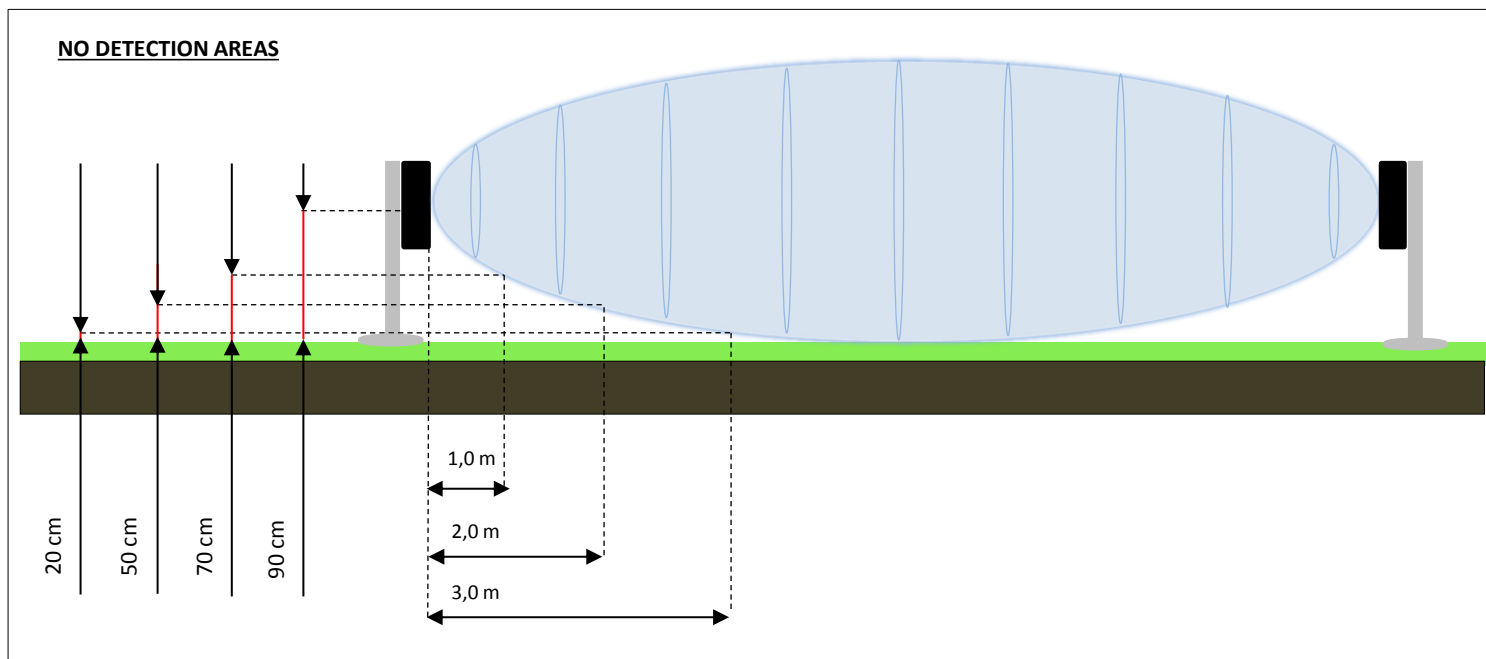

TECHNICAL FEATURES

Outdoor range	Max.: 200 m – min.: 5 m
Barrier dimensions	Diameter : 8 cm - height: 20 cm
Power supply	12 Vdc
Maximum consumption	180 mA (RX+TX)
Operating temperature	-25°C a +55°C
Lobe height	2,5 m
Lobe aperture	50 m range: 0,6 m at 25 m 100 m range: 1,2 m at 50 m 200 m range: 2,4 m at 100 m
Operating frequency	24.000 ÷ 24.250 GHz (250 available channels) K band
Serial communication	RS485
Alignment angle	horizontal: 180° - vertical: 5°
Detection speed	from 0,1 to 10,0 m/s
Maximum reset time following alarm signal	10 s
Minimal signal duration	5 s
Reporting system	NC
Standard compliance	EN 50131-1 and CEI 79-3
Rohs compliance	2011/65/UE
Protection class	IP65
Warranty	3 years

MITECH® srl

Offices:
Via Roncaglia, 14
20146 Milano – Italy

Production:
Via Ramazzone, 23
43010 Fontevivo (PR) – Italy

Phone: +39 02.48006383
Fax: +39 02.48025620
tech@mitech-security.com

www.mitech-security.com